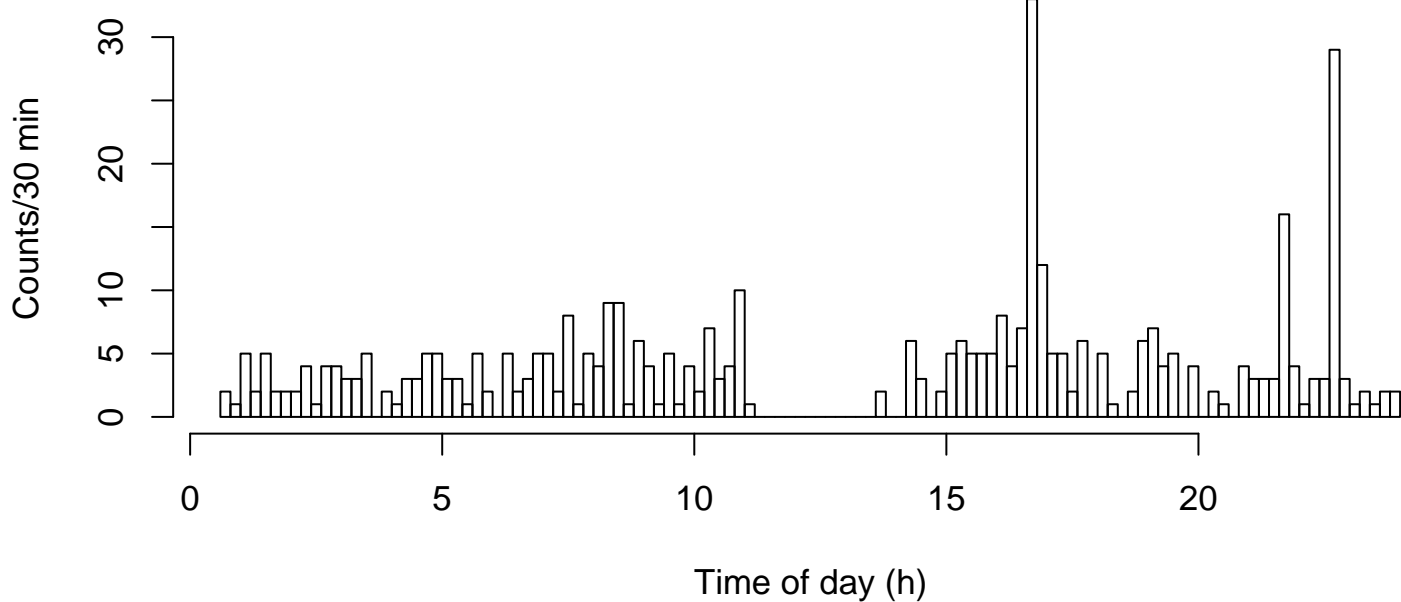

Space Debris 14/02/2009–15/02/2009

Time-of-day histogram

Range histogram